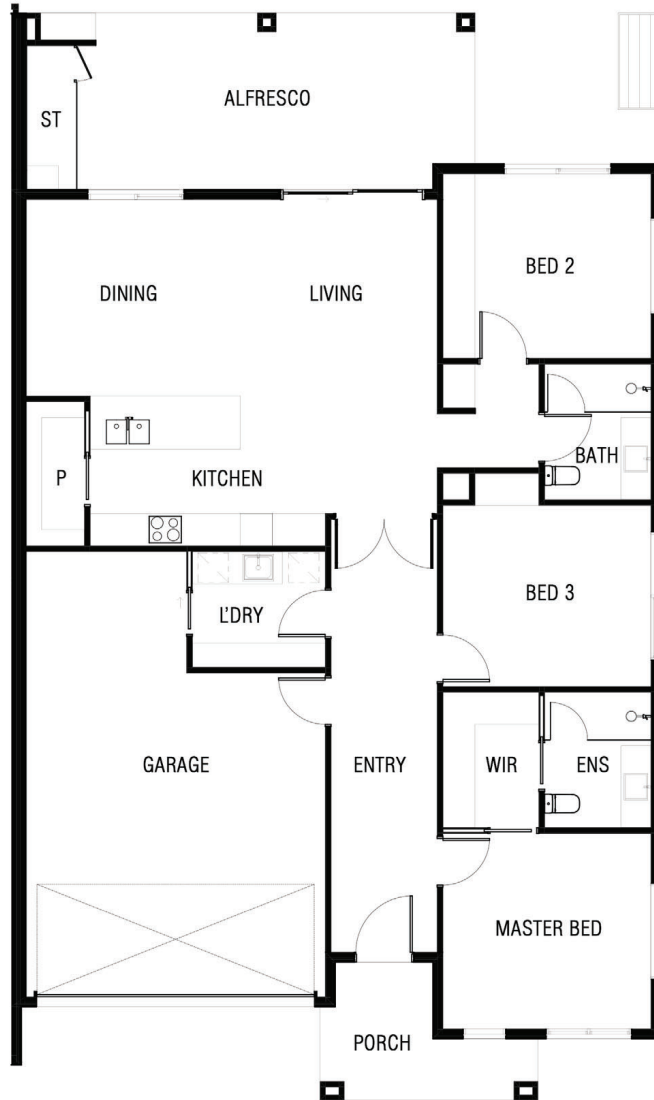

LA DIMORA

RETIREMENT RESORT, HIDDEN VALLEY

AN ARCADIA GROUP COMMUNITY

MEDICI

GROUND FLOOR PLAN

TOTAL FLOOR AREA: 221.5m²

- ENS ENSUITE
- L'DRY LAUNDRY
- P PANTRY
- ST STORAGE
- WIR WALK IN ROBE

THIS PLAN AND ANY AREAS SHOWN MAY BE SUBJECT TO THE TERMS OF THE CONTRACT AND BE SUBJECT TO AMENDMENTS AND DIMENSIONS CHANGES TO SUIT FINALWORKING DRAWINGS, GRID LAYOUT AND AUTHORITY REQUIREMENT. THE FLOOR AREA HAS BEEN MEASURED TO THE BOUNDARIES OF THE FLOOR AND WHERE A BOUNDARY COMPRISES A WALL OR GLASS LINE AND INCLUDES ANY DUCTS. ALL DIMENSIONS ARE APPROXIMATES.