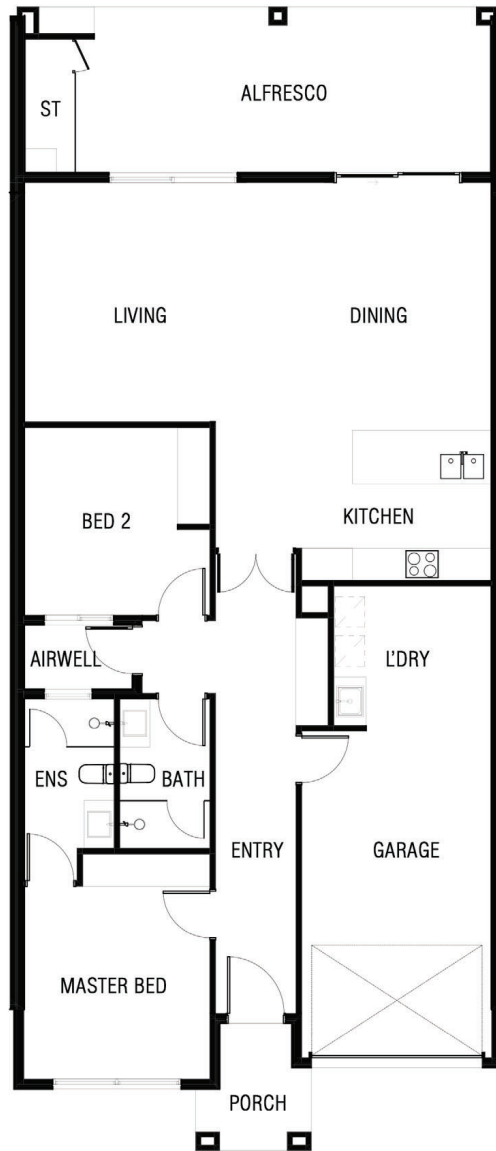

## TREBBIO

### GROUND FLOOR PLAN

TOTAL FLOOR AREA: 183.2m<sup>2</sup>

- ENS ENSUITE
- L'DRY LAUNDRY
- P PANTRY
- ST STORAGE
- WIR WALK IN ROBE

THIS PLAN AND ANY AREAS SHOWN MAY BE SUBJECT TO THE TERMS OF THE CONTRACT AND BE SUBJECT TO AMENDMENTS AND DIMENSIONS CHANGES TO SUIT FINALWORKING DRAWINGS, GRID LAYOUT AND AUTHORITY REQUIREMENT. THE FLOOR AREA HAS BEEN MEASURED TO THE BOUNDARIES OF THE FLOOR AND WHERE A BOUNDARY COMPRISES A WALL OR GLASS LINE AND INCLUDES ANY DUCTS. ALL DIMENSIONS ARE APPROXIMATES.