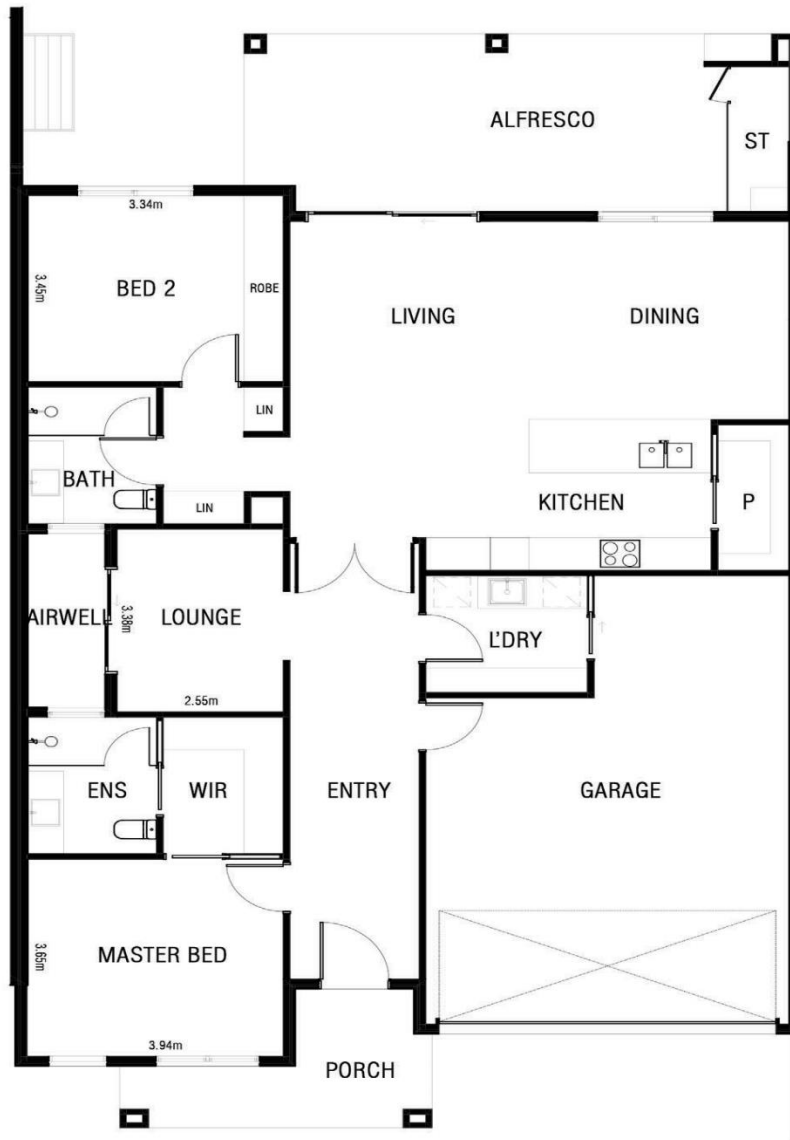

LA DIMORA

Retirement Resort

LIVORNO

GROUND FLOOR PLAN

TOTAL FLOOR AREA: 222.8m²

ENS ENSUITE
L'DRY LAUNDRY
P PANTRY
ST STORAGE
WIR WALK IN ROBE

THIS PLAN AND ANY AREAS SHOWN MAY BE SUBJECT TO THE TERMS OF THE CONTRACT AND BE SUBJECT TO AMENDMENTS AND DIMENSIONS CHANGES TO SUIT FINALWORKING DRAWINGS, GRID LAYOUT AND AUTHORITY REQUIREMENT. THE FLOOR AREA HAS BEEN MEASURED TO THE BOUNDARIES OF THE FLOOR AND WHERE A BOUNDARY COMPRISES A WALL OR GLASS LINE AND INCLUDES ANY DUCTS. ALL DIMENSIONS ARE APPROXIMATES.